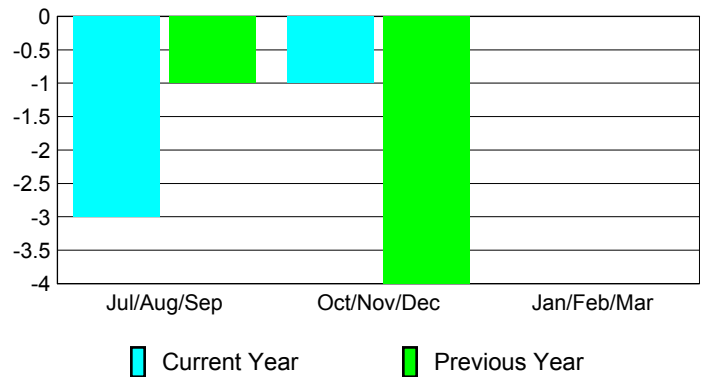

Gender Comparison 2012-2013

Jan/Feb/Mar

■ Male

■ Female