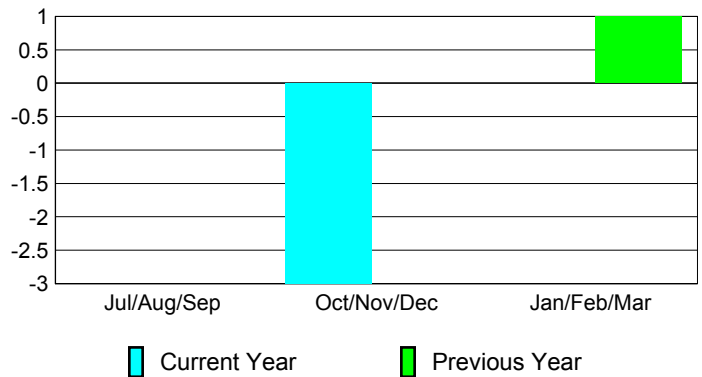

Membership Results
2012-2013

Membership
2011-2012

Month	Net Memb Goal	Actual New Memb	Actual Dropped Memb	Gain/Loss of Memb	Gain/Loss of Memb
Jul/Aug/Sep		0	0	0	0
Oct/Nov/Dec		2	-5	-3	0
Jan/Feb/Mar					1
Totals		2	-5	-3	1

Membership Results 2012-2013

Goal, New, Dropped, Gain/Loss

Comparison of Membership Gain/Loss

Current Year Compared to the Previous Year

Gender Comparison 2012-2013

Jul/Aug/Sep

Oct/Nov/Dec

Jan/Feb/Mar