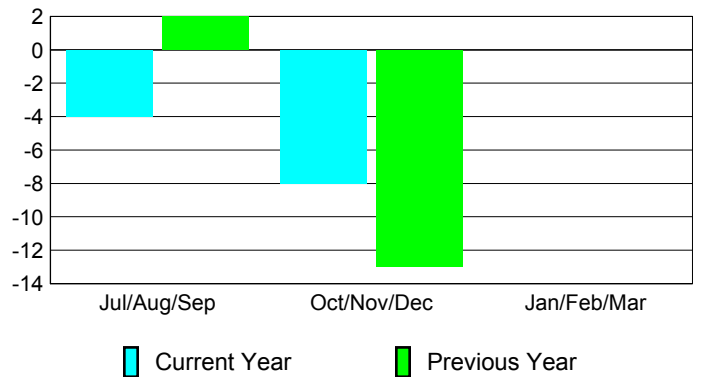

Club Results 2012-2013

Goal, New, Dropped, Gain/Loss

MEMBERSHIP

Membership Results 2012-2013

Membership 2011-2012

Month	Net Memb Goal	Actual New Memb	Actual Dropped Memb	Gain/Loss of Memb	Gain/Loss of Memb
Jul/Aug/Sep		0	-4	-4	2
Oct/Nov/Dec		4	-12	-8	-13
Jan/Feb/Mar					0
Totals		4	-16	-12	-11

Membership Results 2012-2013

Goal, New, Dropped, Gain/Loss

Comparison of Club Gain/Loss

Current Year Compared to the Previous Year

Comparison of Membership Gain/Loss

Current Year Compared to the Previous Year

YTD Status Quo Clubs 2012-2013

Status Quo Clubs Compared to Status Quo Members

Gender Comparison 2012-2013

Jul/Aug/Sep

Oct/Nov/Dec

Jan/Feb/Mar

Male

Female