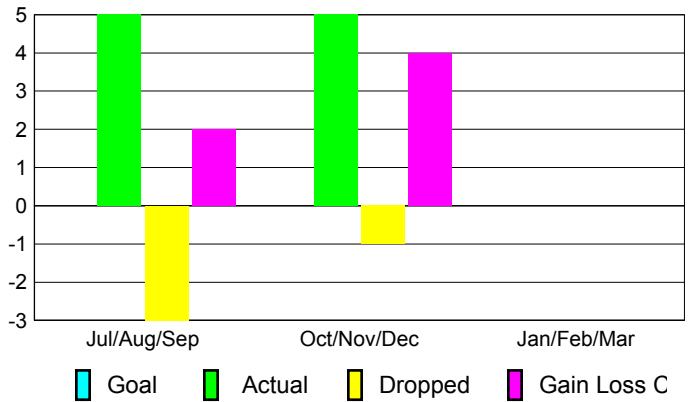

Membership Results 2012-2013

Goal, New, Dropped, Gain/Loss

Comparison of Membership Gain/Loss

Current Year Compared to the Previous Year