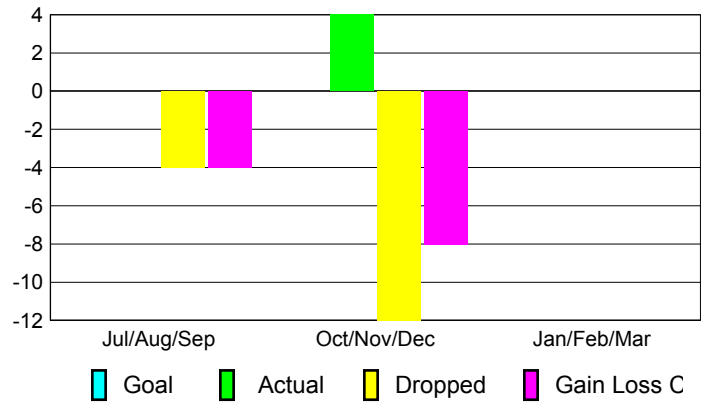

Club Results 2012-2013

Goal, New, Dropped, Gain/Loss

MEMBERSHIP

Membership Results 2012-2013

Membership 2011-2012

Month	Net Memb Goal	Actual New Memb	Actual Dropped Memb	Gain/Loss of Memb	Gain/Loss of Memb
Jul/Aug/Sep		0	-4	-4	2
Oct/Nov/Dec		4	-12	-8	-13
Jan/Feb/Mar					0
Totals		4	-16	-12	-11

Membership Results 2012-2013

Goal, New, Dropped, Gain/Loss

Comparison of Club Gain/Loss

Current Year Compared to the Previous Year

Comparison of Membership Gain/Loss

Current Year Compared to the Previous Year

YTD Status Quo Clubs 2012-2013

Status Quo Clubs Compared to Status Quo Members

Gender Comparison 2012-2013

Jul/Aug/Sep

Oct/Nov/Dec

Jan/Feb/Mar

Male

Female