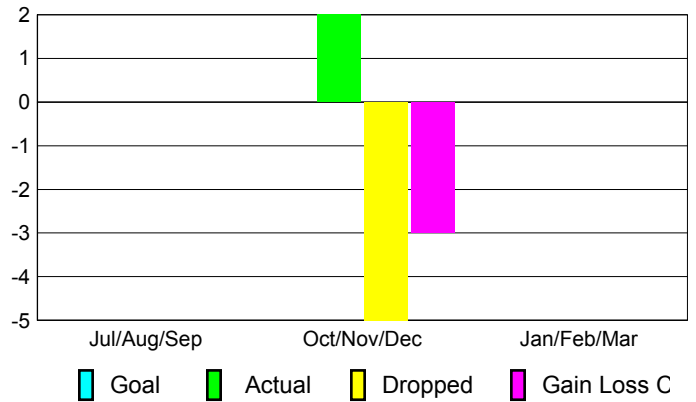

Membership Results 2012-2013

Goal, New, Dropped, Gain/Loss

Comparison of Membership Gain/Loss

Current Year Compared to the Previous Year