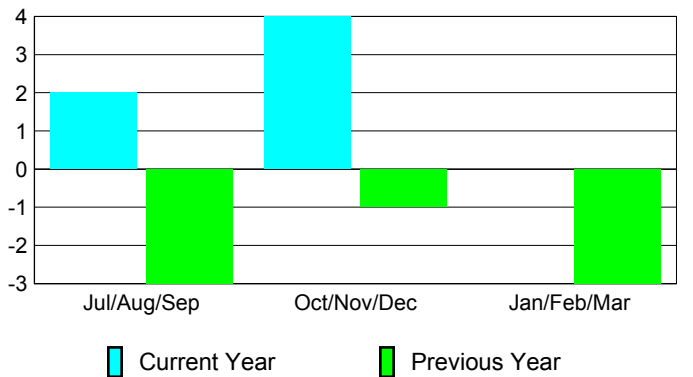

Club Results 2012-2013

Goal, New, Dropped, Gain/Loss

Comparison of Club Gain/Loss

Current Year Compared to the Previous Year

YTD Status Quo Clubs 2012-2013

Status Quo Clubs Compared to Status Quo Members

MEMBERSHIP

Membership Results
2012-2013

Membership
2011-2012

Month	Net Memb Goal	Actual New Memb	Actual Dropped Memb	Gain/Loss of Memb	Gain/Loss of Memb
Jul/Aug/Sep		5	-3	2	-3
Oct/Nov/Dec		5	-1	4	-1
Jan/Feb/Mar					-3
Totals		10	-4	6	-7

Membership Results 2012-2013

Goal, New, Dropped, Gain/Loss

Comparison of Membership Gain/Loss

Current Year Compared to the Previous Year

Gender Comparison 2012-2013

Jul/Aug/Sep

Oct/Nov/Dec

Jan/Feb/Mar