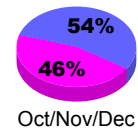

Membership
2011-2012

Month	Net Memb Goal	Actual New Memb	Actual Dropped Memb	Gain/Loss of Memb	Gain/Loss of Memb
Jul/Aug/Sep		1	-4	-3	-1
Oct/Nov/Dec		0	-1	-1	-4
Jan/Feb/Mar					0
Totals		1	-5	-4	-5

Membership Results 2012-2013

Goal, New, Dropped, Gain/Loss

Comparison of Membership Gain/Loss

Current Year Compared to the Previous Year

Gender Comparison 2012-2013

Jan/Feb/Mar

■ Male

■ Female

2012-2013 GMT Reports for District (or Undistricted) **District 63 GUADELOUPE F W**